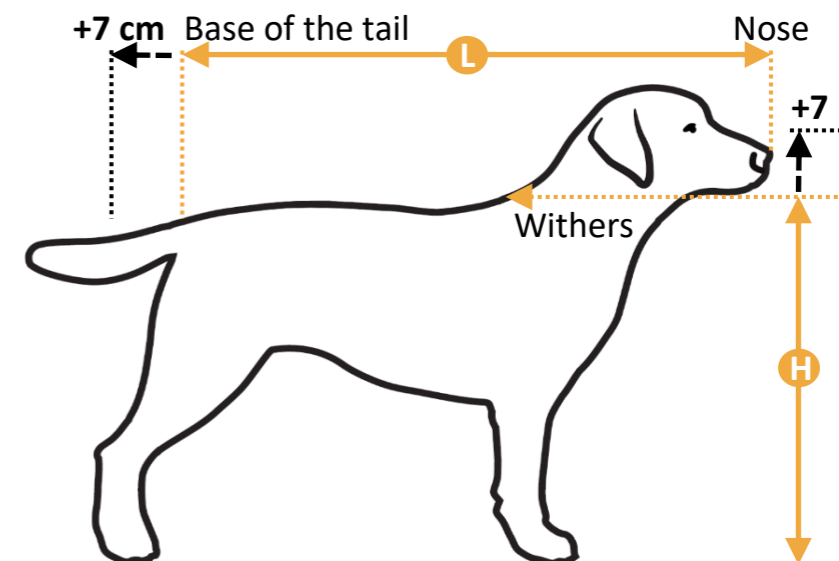

How to measure your dog to determine dog crate size:

- L** = Nose to base of tail -> add at the least +7 cm !
- H** = Height at the withers -> add at the least +7 cm !

In case of doubt, always choose the bigger dog crate.
Dog breeds below are examples only. ALWAYS measure for yourself.